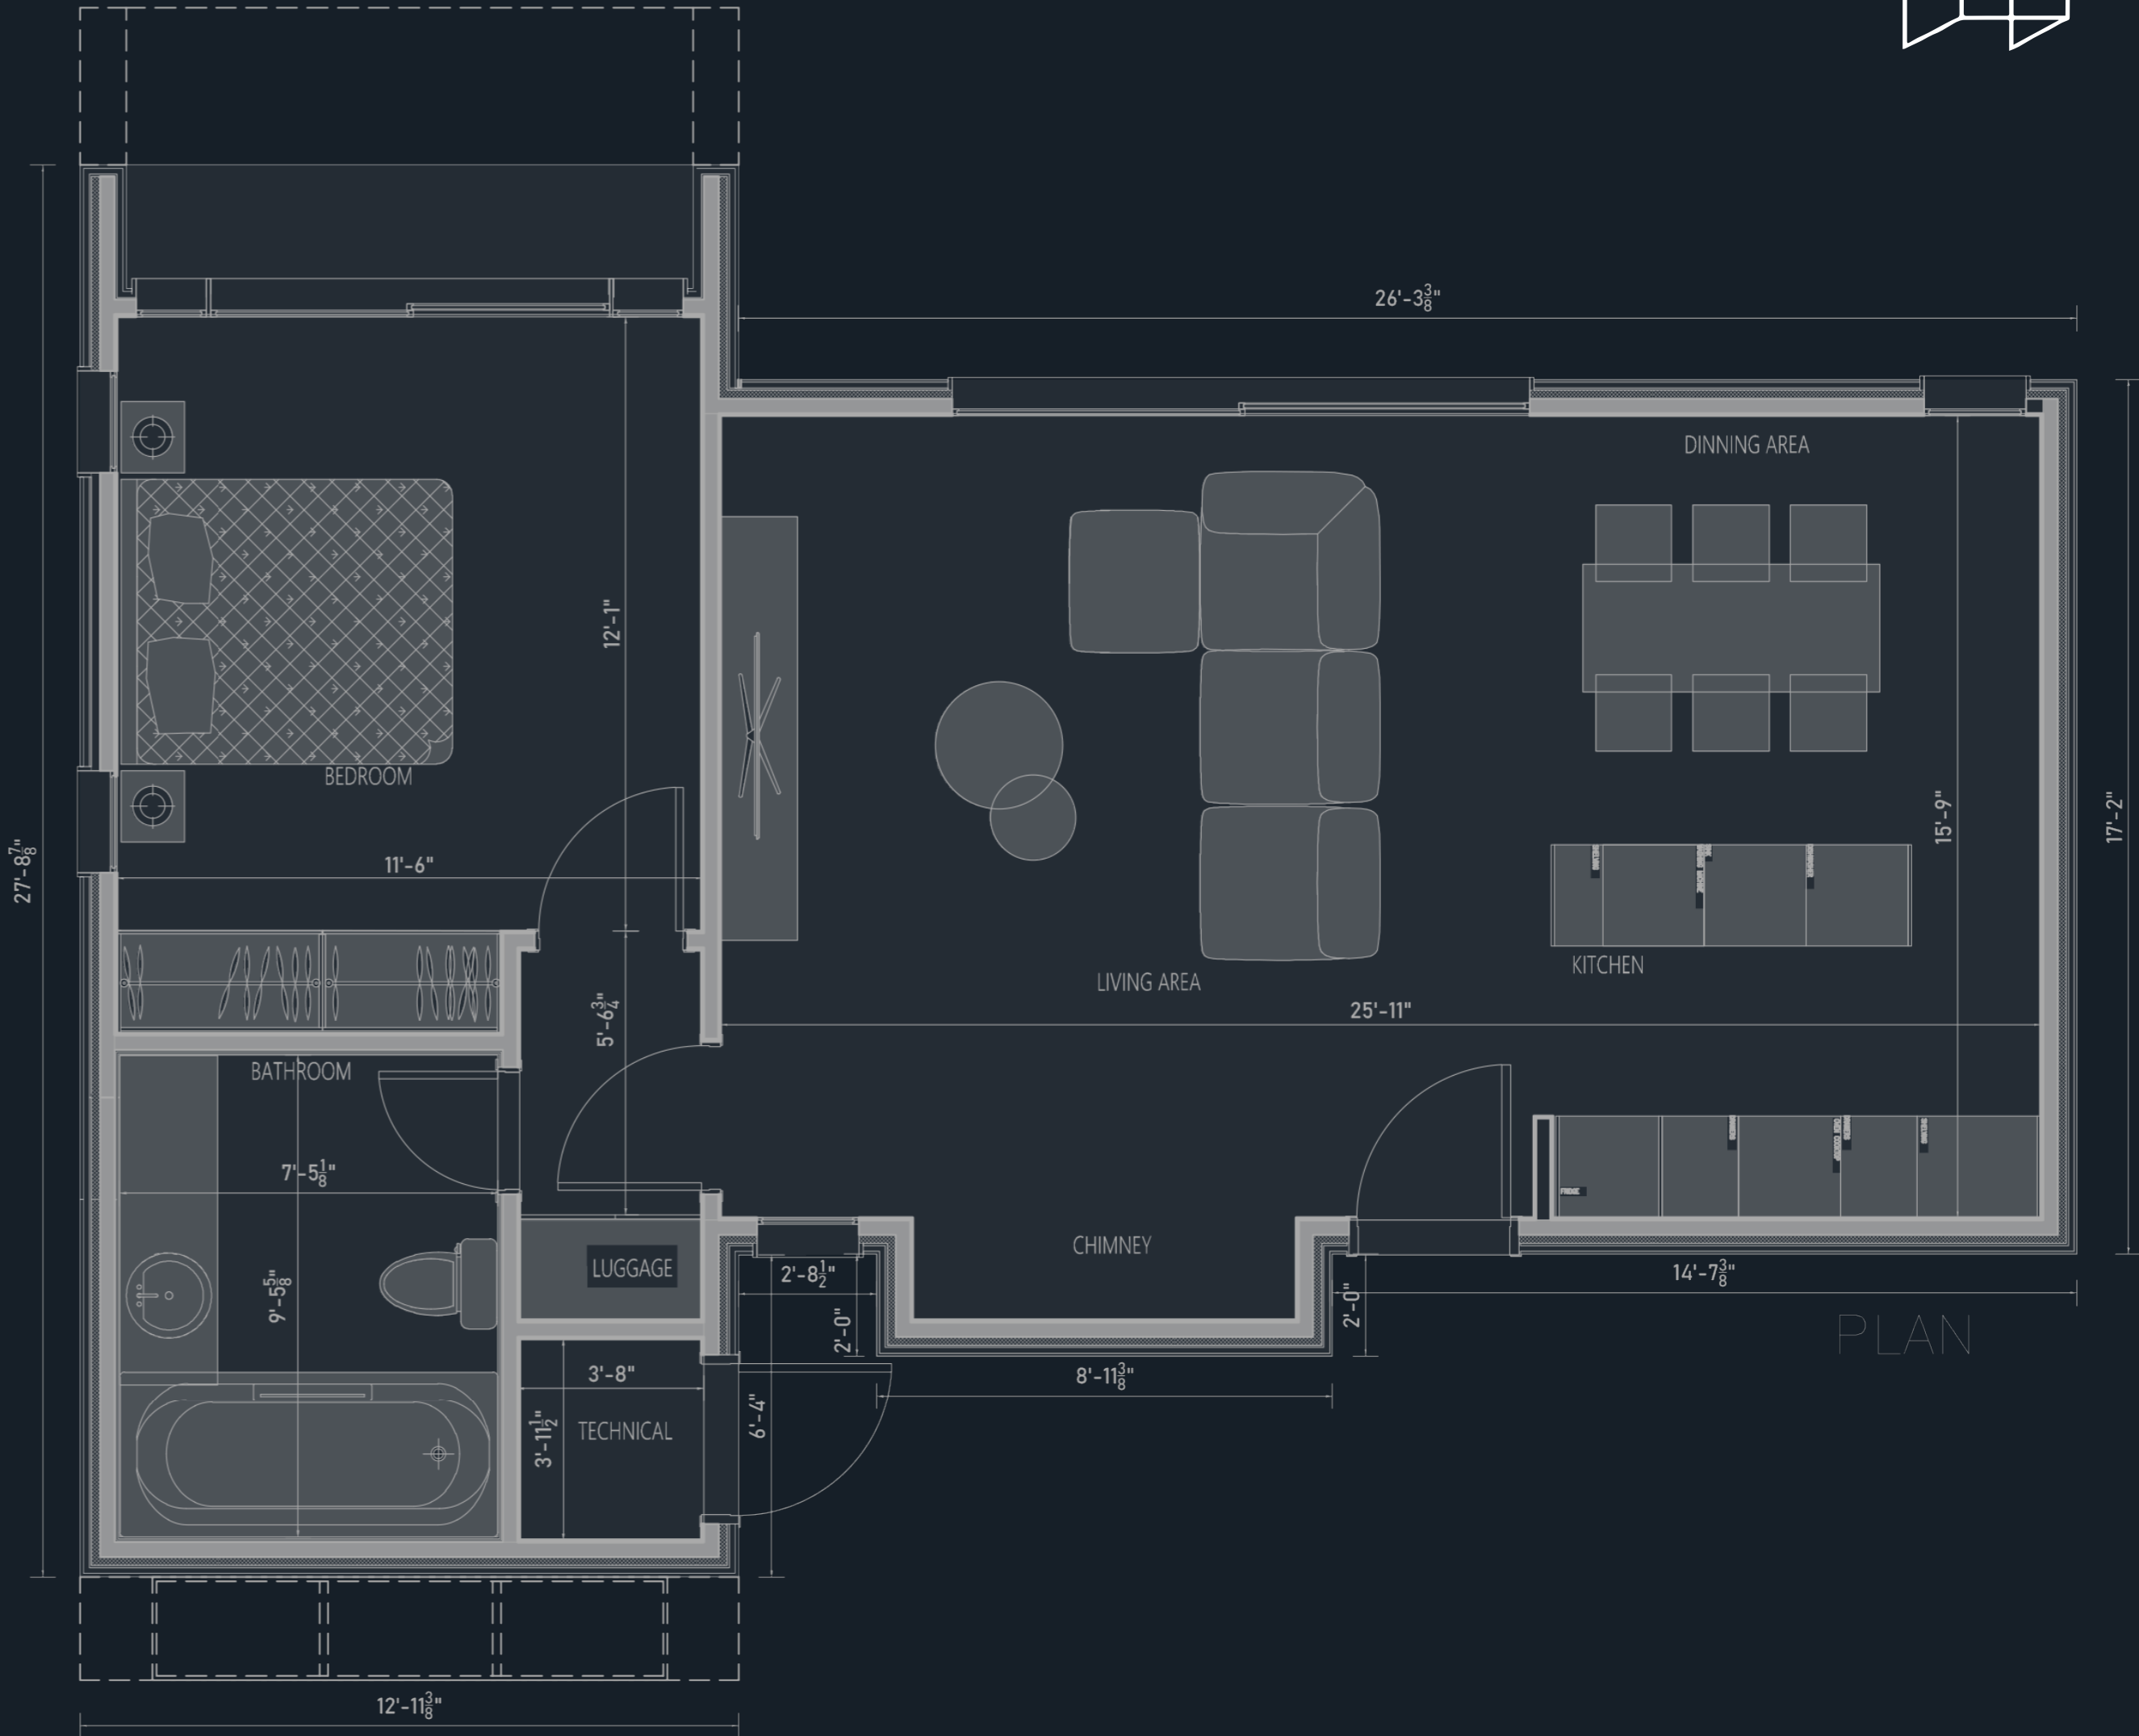

*Floor plans*

**Dalkey**

*1-bed*

1-bed

# Dalkey

Floor plans

**Total Construction**  
1000 sq. ft.

**Total Livable**  
710 sq. ft.

**First Floor**  
710 Sq. ft

**Living Area**  
350 sq. ft.

**Kitchen Area**  
72 sq. ft.

**Bedroom**  
154 sq. ft.

**Bathroom**  
71 sq. ft.

**Technical**  
14 sq. ft.

*Floor plans*

**Dalkey**

*1-bed*

@yourhapihome

www.hapihomes.com